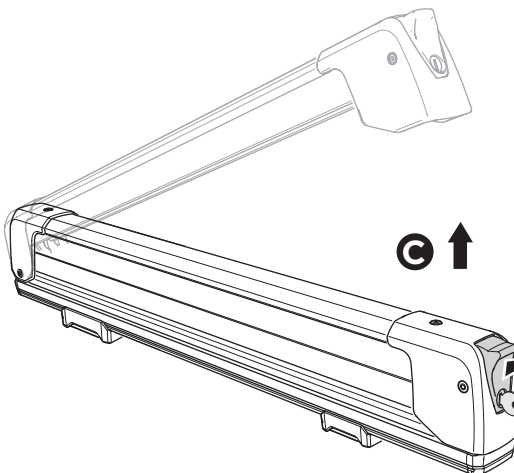

1

Thule SquareBar
Adapter 8897

+

Thule SquareBar

2

3

x1

x2

4

x1