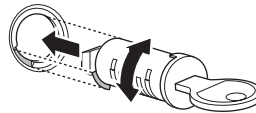

CITY CRASH
Complies with ISO norm

5.4 kg

1

Thule SquareBar
Adapter 8897

+

Thule SquareBar

2

3